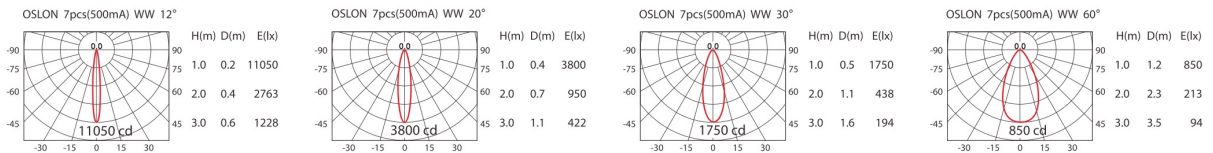

MD-107B

ErP Class
A

LED / Pieces
OSRAM / 7pcs

POWER
2Wx7 (500mA)